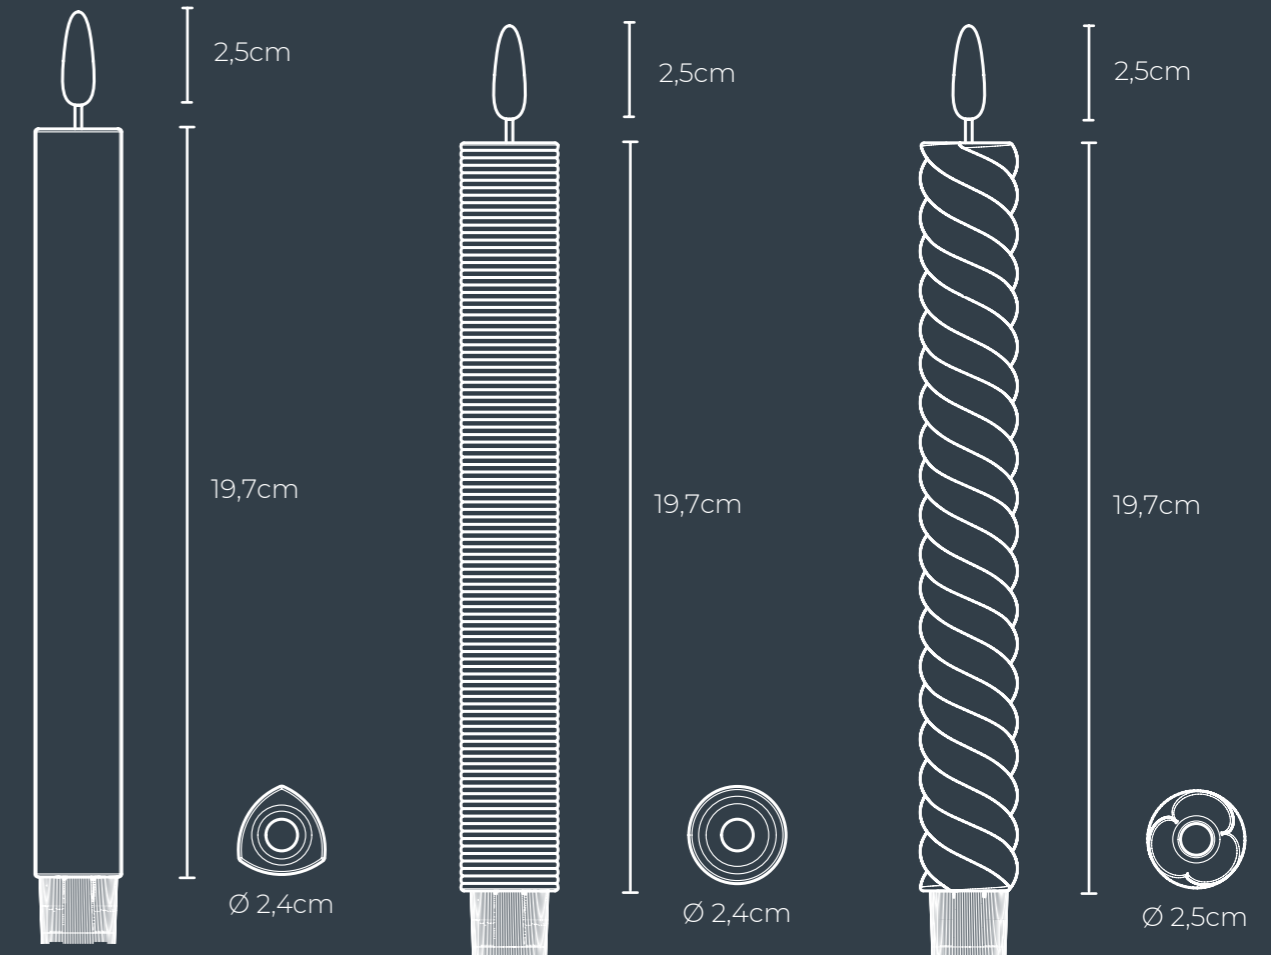

Packaging

Instore Presentation

Shapes

twist

circle

triangle

Colours

warm gray

taupe

denim blue

terracotta

icy blue

ocre yellow

Real Wax Led Candle Twist
 1led warm white flame effect
 Size appr. 2.5cm x 25cm
 Press On/Off switch
 Incl. 2xAAA rechargeable batt.

134.121.001 A
Twist Warm Gray

134.121.001 B
Twist Taupe

134.121.001 C
Twist Denim Blue

134.121.001 D
Twist Terracotta

134.121.001 E
Twist Icy Blue

134.121.001 F
Twist Ocre Yellow

Real Wax Led Candle Circle
 1led warm white flame effect
 Size appr. 2.5cm x 25cm
 Press On/Off switch
 Incl. 2xAAA rechargeable batt.

134.121.002 A
Circle Warm Gray

134.121.002 B
Circle Taupe

134.121.002 C
Circle Denim Blue

134.121.002 D
Circle Terracotta

134.121.002 E
Circle Icy Blue

134.121.002 F
Circle Ocre Yellow

Real Wax Led Candle Triangle
 1led warm white flame effect
 Size appr. 2.5cm x 25cm
 Press On/Off switch
 Incl. 2xAAA rechargeable batt.