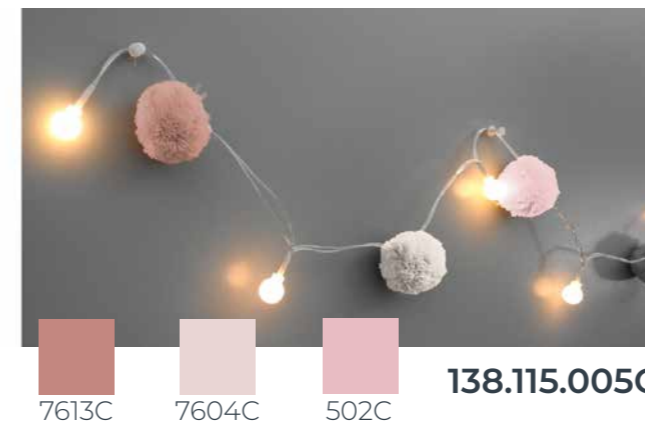

Options

Botanic Ivy Garland

133.108.001 Ivy Garland

20 LED botanic ivy garland
Warm white LED
Lead wire appr. 30cm length
Total length 210cm
IP20 indoor use
Excluding 2x AA batteries

Options

Pom Pom String Lights