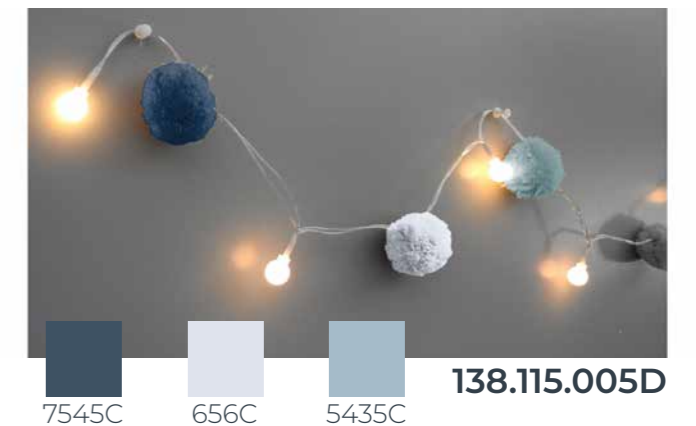

Options

Botanic Ivy Garland

133.108.001 Ivy Garland

20 LED botanic ivy garland
Warm white LED
Lead wire appr. 30cm length
Total length 210cm
IP20 indoor use
Excluding 2x AA batteries

Options

Pom Pom String Lights