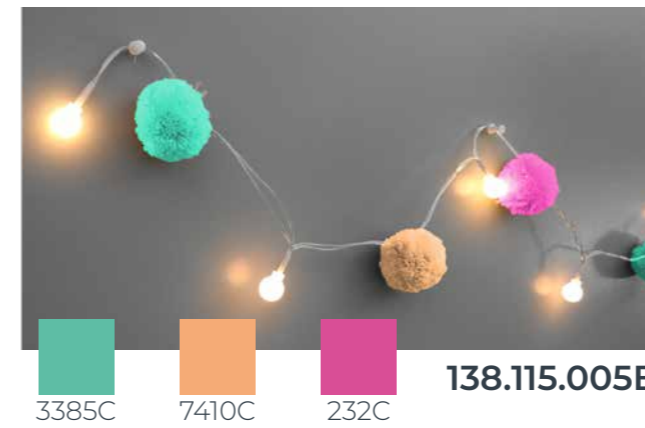

Options

Botanic Ivy Garland

133.108.001 Ivy Garland

20 LED botanic ivy garland
Warm white LED
Lead wire appr. 30cm length
Total length 210cm
IP20 indoor use
Excluding 2x AA batteries

Options

Pom Pom String Lights