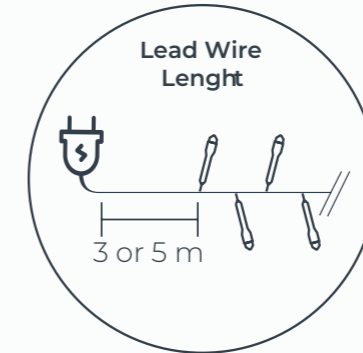

LIGHTING & AMBIANCE

Catalog 2022-2023

Christmas

Christmas lights

Available options

The 6 icons below are options for the clustered Christmas Lights Chains

Our light chains are available with 3 or 5m lead wire

6 hour timer function. 6h ON/ 18h OFF

- Christmas tree of 160cm high - minimal 12 mtr of lights
- Christmas tree of 180cm high - minimal 14 mtr of lights
- Christmas tree of 200cm high - minimal 16 mtr of lights
- Christmas tree of 220cm high - minimal 18 mtr of lights