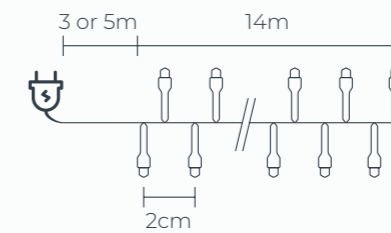

6 hour timer function. 6h ON/ 18h OFF

- Christmas tree of 160cm high - minimal 12 mtr of lights
- Christmas tree of 180cm high - minimal 14 mtr of lights
- Christmas tree of 200cm high - minimal 16 mtr of lights
- Christmas tree of 220cm high - minimal 18 mtr of lights

did you know?

Clustered Light Chain

048.107.003
Lightstring 10m - 500 LED
Incl. IP44 GS DC adapter (32v/3.6W)

048.107.004
Lightstring 14m - 700 LED
Incl. IP44 GS DC adapter (32v/3.6W)

048.107.005
Lightstring 20m - 1000 LED
Incl. IP44 GS DC adapter (32v/6W)