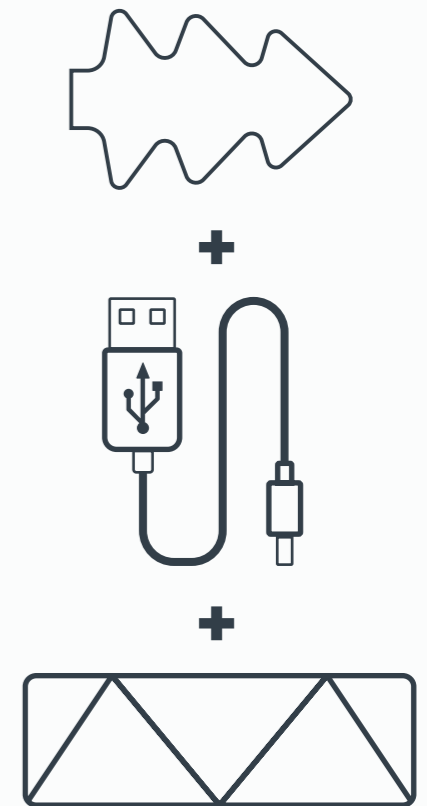

10m

5m

String led & baubles

ALL IN ONE DECORATION (excl. tree)

048.108.008R
25 LED Lights
Warm White
87pcs gold/red baubles decoration
Length 150cm
Lead cable 40cm
Incl. 3x AA Batteries

048.108.008P
25 LED Lights
Warm White
87pcs gold/red baubles decoration
Length 150cm
Lead cable 40cm
Incl. 3x AA Batteries

Neon Light diy

130.25.001
Shapeable LED neon light
Length LED 0.75m
Available colours:
red/green/blue/pink/yellow/white
5v USB cable 1m
or use 3XAA batt. excl.

Make your own shape by bending the LED Strip