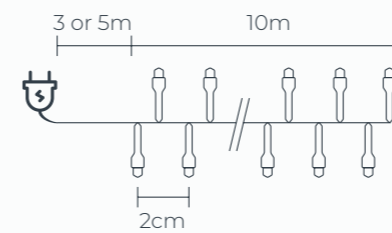

048.107.006
Lightstring 30m - 1500 LED
Incl. IP44 GS DC adapter (32v/6W)