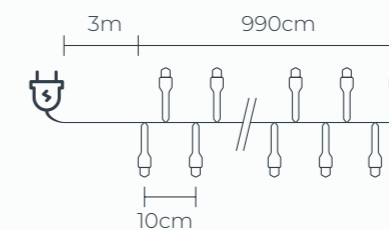

048.107.008
100 LED Light Chain
Warm White + Clear White + Multicolor
Timer Function - 6h ON/18h OFF
With 9 Functions
IP44 GS Adaptor