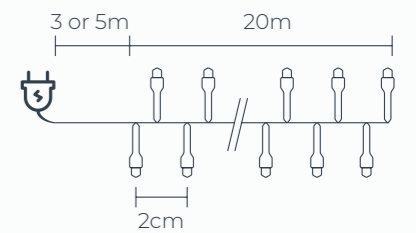

6 hour timer function. 6h ON/ 18h OFF

- Christmas tree of 160cm high - minimal 12 mtr of lights
- Christmas tree of 180cm high - minimal 14 mtr of lights
- Christmas tree of 200cm high - minimal 16 mtr of lights
- Christmas tree of 220cm high - minimal 18 mtr of lights

did you know?

Clustered Light Chain

048.107.003
Lightstring 10m - 500 LED
Incl. IP44 GS DC adapter (32v/3.6W)

048.107.004
Lightstring 14m - 700 LED
Incl. IP44 GS DC adapter (32v/3.6W)

048.107.005
Lightstring 20m - 1000 LED
Incl. IP44 GS DC adapter (32v/6W)

048.108.004
Christmas Tree

048.108.005
Star

048.108.006
Ice Star

048.108.007
Clip

10L LED Clip Chain
Warm White
10cm spacing
50cm lead cable
Timer Function - 6h ON/18h OFF
Incl. 2xAA batt. IP20
Also available in 16 LED and 20 LED