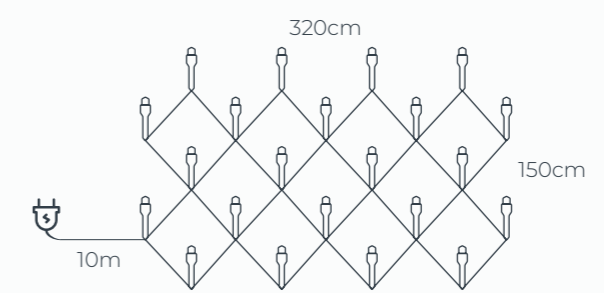

048.107.009
160 LED Lights
Warm White
8 Functions
Timer Function - 6h ON/18h OFF
Incl. 12 Suction Cups for Mounting
IP44 GS Adaptor