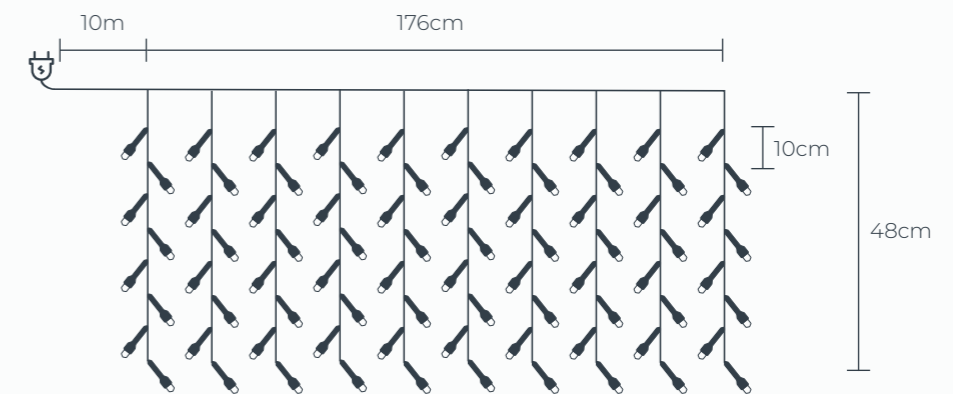

Silver

Available in:
 10 LED's
 20 LED's
 50 LED's IP44

048.108.003C
 50 micro LED's
 Warm White
 Lead wire 50cm
 Cable length appr.
 550cm
 10cm bulb space
 Timer Function - 6h
 ON/18h OFF
 IP44 battery box
 outdoor use
 Incl. 3x AA batt.

Led Light Curtain

048.107.001
96 LED Lights
12 Strings with 8LED's on each string
Warm White
8 Functions
Timer Function - 6h ON/18h OFF
Incl. 12 Suction Cups for Mounting
IP44 GS Adaptor

Clip Light Chain

048.108.004
Christmas Tree

048.108.005
Star

048.108.006
Ice Star

048.108.007
Clip

10L LED Clip Chain
Warm White
10cm spacing
50cm lead cable
Timer Function - 6h ON/18h OFF
Incl. 2xAA batt. IP20
Also available in 16 LED and 20 LED