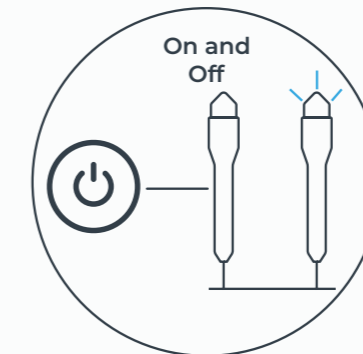

Our adapters have an on and off button