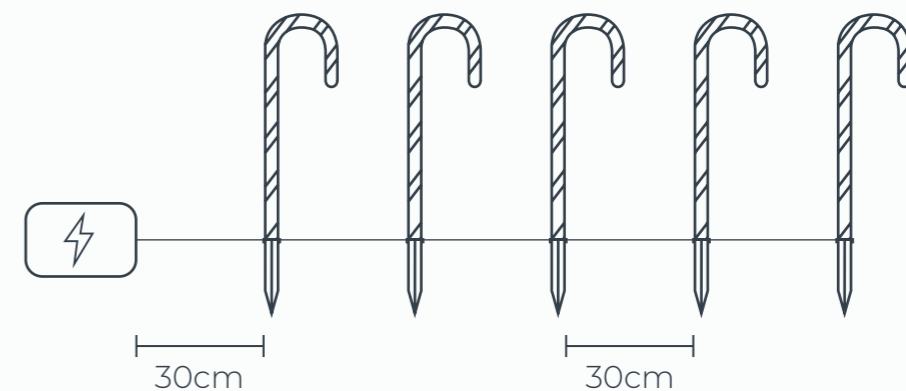

Led Candy Sticks

048.107.110

Set 5pcs LED candy sticks
With ground spike
8x LED per stick, total 40 LED's
Incl 3xAA batt.
IP44 outdoor use
Height appr. 38cm