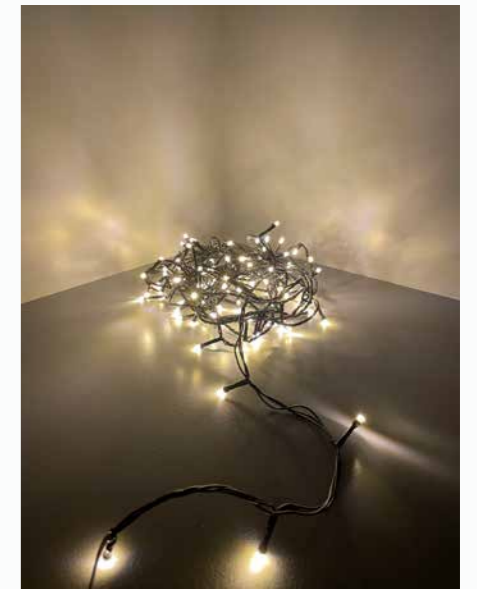

Multicolour Light Chain

048.107.008
100 LED Light Chain
Warm White + Clear White + Multicolor
Timer Function - 6h ON/18h OFF
With 9 Functions
IP44 GS Adaptor