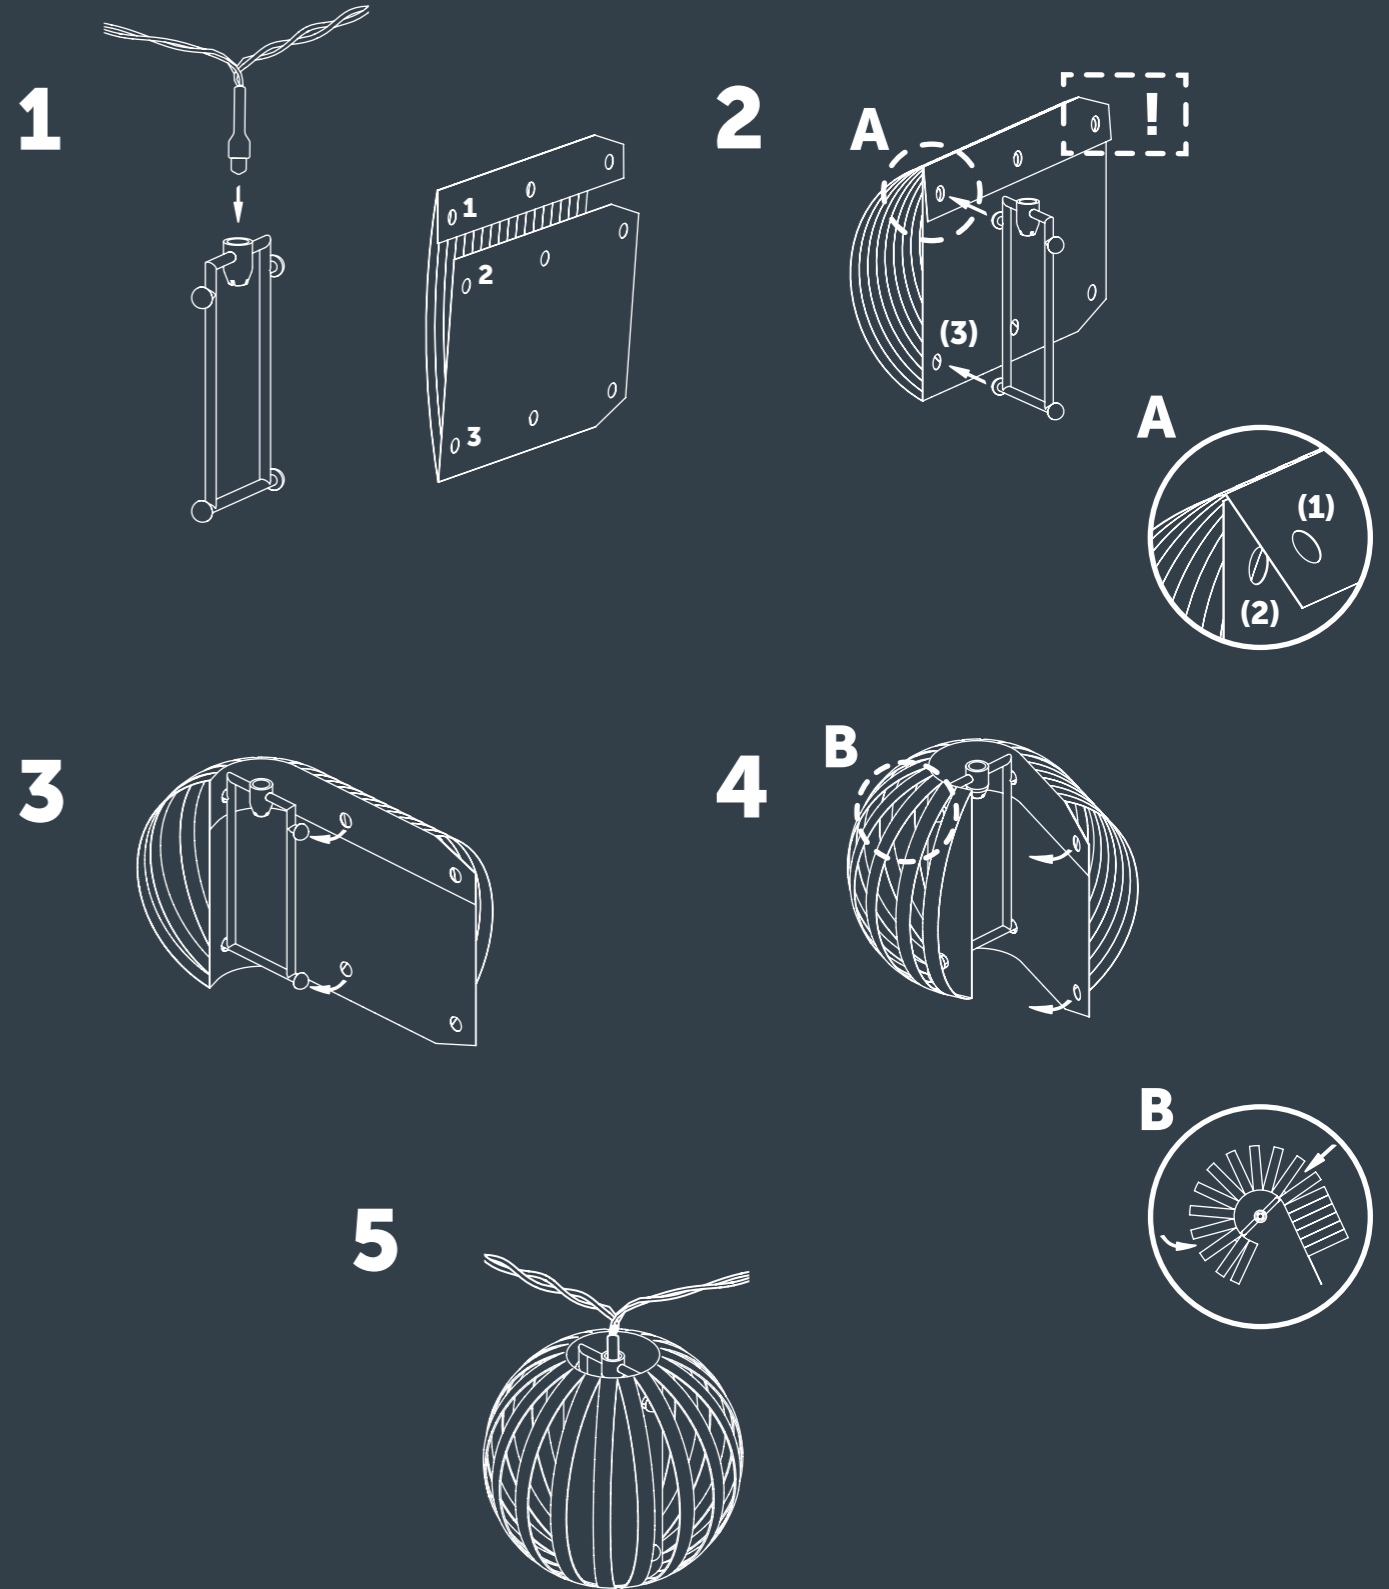

124C

2985C

Deco Lantern - Sphere

10x warm white LED
Height lantern 8,5 cm
On/Off switch
Different power supply options

Mixed Shapes

RED 032C

124C

2985C

Deco Lantern - Mixed Shapes

10x warm white LED
Height lanterns 7 cm, 8,5 cm & 9,5 cm
On/Off switch
Different power supply options

Optimal Packaging

1x 10 LED Stringlight

10x Holder

10x Folded & flat lantern sheets

Power supply options

Solar

Leadwire: 2,75 m
IP44
incl. light sensor

USB

Leadwire: 1,2 m
IP20

Battery

Leadwire: 0,5 m
2x AA batteries
IP20

Fold steps