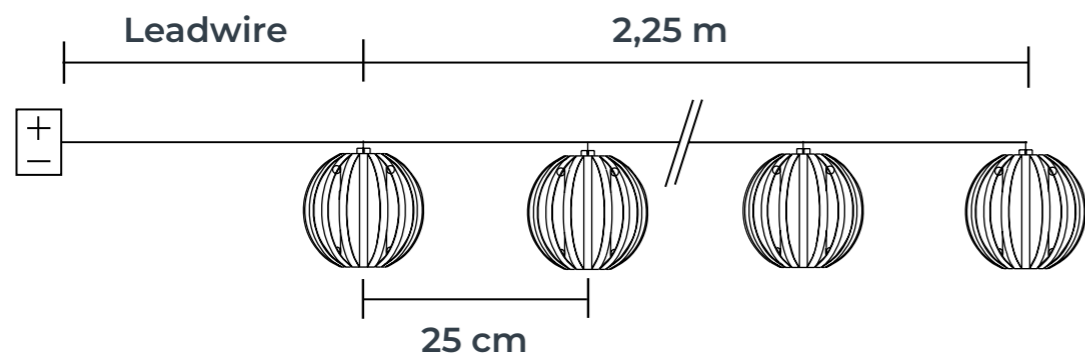

124C

2985C

Deco Lantern - Sphere

10x warm white LED
Height lantern 8,5 cm
On/Off switch
Different power supply options

Mixed Shapes

RED 032C

124C

2985C

Deco Lantern - Mixed Shapes

10x warm white LED
Height lanterns 7 cm, 8,5 cm & 9,5 cm
On/Off switch
Different power supply options

Optimal Packaging

1x 10 LED Stringlight

10x Holder

10x Folded & flat lantern sheets

Power supply options

Solar

Leadwire: 2,75 m
IP44
incl. light sensor

USB

Leadwire: 1,2 m
IP20

Battery

Leadwire: 0,5 m
2x AA batteries
IP20

Fold steps