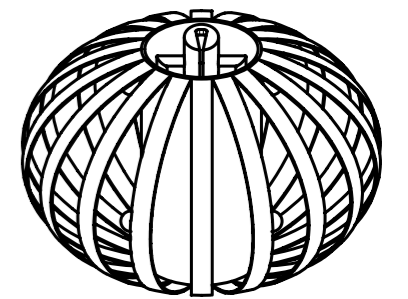

LIGHTING & AMBIANCE

Deco lantern string lights

Shapes

sphere

ellipsoid

parabolic

Sphere Shape

RED 032C

124C

2985C

Deco Lantern - Sphere

10x warm white LED
Height lantern 8,5 cm
On/Off switch
Different power supply options

Mixed Shapes

RED 032C

124C

2985C

Deco Lantern - Mixed Shapes

10x warm white LED
Height lanterns 7 cm, 8,5 cm & 9,5 cm
On/Off switch
Different power supply options

Optimal Packaging

1x 10 LED Stringlight

10x Holder

10x Folded & flat lantern sheets