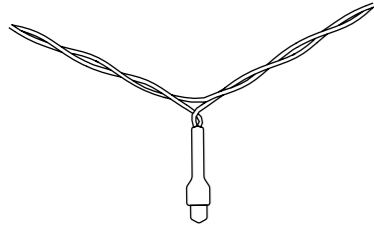

LIGHTING & AMBIANCE

Deco lantern string lights

Shapes

sphere

ellipsoid

parabolic

Sphere Shape

RED 032C

124C

2985C

Deco Lantern - Sphere

10x warm white LED
Height lantern 8,5 cm
On/Off switch
Different power supply options

Mixed Shapes

RED 032C

124C

2985C

Deco Lantern - Mixed Shapes

10x warm white LED
Height lanterns 7 cm, 8,5 cm & 9,5 cm
On/Off switch
Different power supply options

Optimal Packaging

1x 10 LED Stringlight

10x Holder

10x Folded & flat lantern sheets