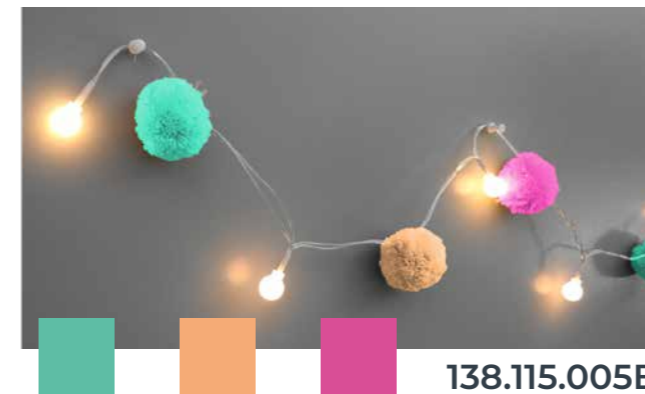

Lighting & Deco musthaves

My Own Room

Pom Pom String Lights

PomPom String Lights

- Warm white LED
- LED spacing 20cm
- Lead cable 20cm
- Total length 2,1m
- 9x LED bulbs diameter 1.5cm
- 8x Soft PomPoms diameter 5cm
- On/Off switch
- IP20 indoor use
- Excl. 2xAA batteries

Options

Flag String Lights

129.108.008B

129.108.008C

129.108.008D

Flag String Lights

Warm white LED
LED spacing 20cm
Lead cable 20cm
Total length 2,1m
9x LED bulbs diameter 1.5cm
8x Textile Flags 10x14cm
On/Off switch
IP20 indoor use
Excl. 2xAA batteries

Options

Tapered Candle

Twist

Ring

Stripe

Real Wax Led Candle

1 led warm white - flame effect

Size appr. 2.5cm x 25cm

Options

Tealight glass

Glass LED candle

1 led warm white flame effect
Size appr. 7.5cm x 10cm
On/Off switch
Excl. 2xAA rechargeable batt.

Power Supply

Limestone Candle

LimeStone LED candle

1 led warm white flame effect