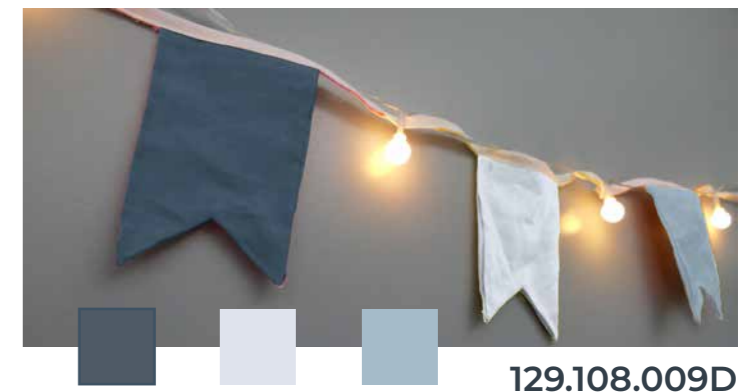

Options

Flag String Lights

129.108.008B

129.108.008C

129.108.008D

Flag String Lights

Warm white LED
LED spacing 20cm
Lead cable 20cm
Total length 2,1m
9x LED bulbs diameter 1.5cm
8x Textile Flags 10x14cm
On/Off switch
IP20 indoor use
Excl. 2xAA batteries

Options

Banner Flag String Lights

Banner Flag String Lights

Warm white LED
LED spacing 20cm
Lead cable 20cm
Total length 2,1m
9x LED bulbs diameter 1.5cm
8x Textile Flags 10x14cm
On/Off switch
IP20 indoor use
Excl. 2xAA batteries

Options

Tassel String Lights

Tassel String Lights

Warm white LED
LED spacing 20cm
Lead cable 20cm
Total length 2,1m
9x LED bulbs diameter 1.5cm
8x Soft Tassels 8cm
On/Off switch
IP20 indoor use
Excl. 2xAA batteries

Options

Tapered Candle

Twist

Ring

Stripe

Real Wax Led Candle

1 led warm white - flame effect

Size appr. 2.5cm x 25cm