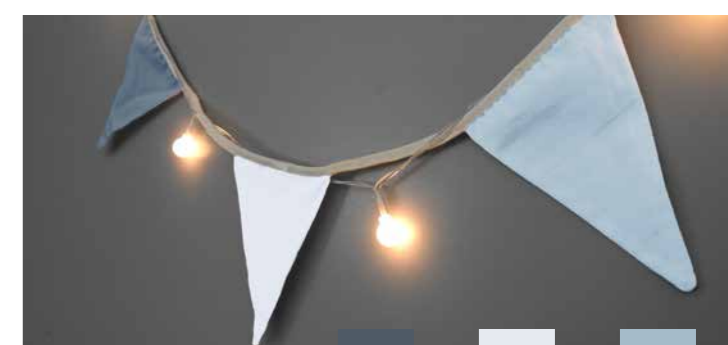

Options

Flag String Lights

129.108.008B

129.108.008C

129.108.008D

Flag String Lights

Warm white LED
LED spacing 20cm
Lead cable 20cm
Total length 2,1m
9x LED bulbs diameter 1.5cm
8x Textile Flags 10x14cm
On/Off switch
IP20 indoor use
Excl. 2xAA batteries

Options

Banner Flag String Lights

Banner Flag String Lights

Warm white LED
LED spacing 20cm
Lead cable 20cm
Total length 2,1m
9x LED bulbs diameter 1.5cm
8x Textile Flags 10x14cm
On/Off switch
IP20 indoor use
Excl. 2xAA batteries

Options

Tassel String Lights

Tassel String Lights

Warm white LED
LED spacing 20cm
Lead cable 20cm
Total length 2,1m
9x LED bulbs diameter 1.5cm
8x Soft Tassels 8cm
On/Off switch
IP20 indoor use
Excl. 2xAA batteries

Options

Deco Lantern String Lights

036.108.001 Sphere

036.108.002 Ellipsoid

036.108.003 Parabolic

Deco Lanterns
 10x warm white LED
 LED spacing 25cm
 Lead cable 50cm
 Total length 2,55m
 Height lanterns ~ 7 - 9,5 cm
 On/Off switch
 IP20 indoor use
 Excl. 2xAA batteries