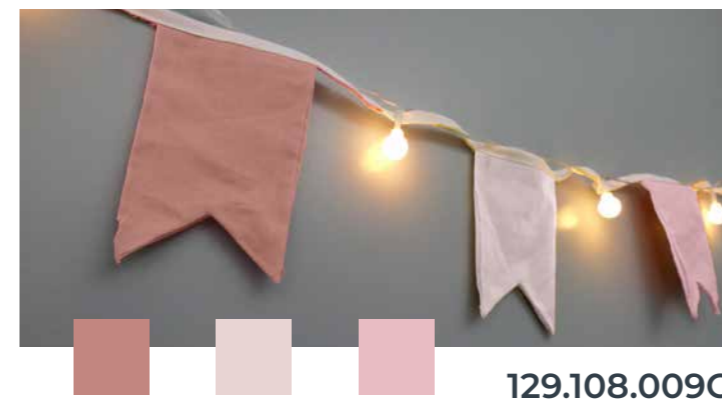

Options

Flag String Lights

129.108.008B

129.108.008C

129.108.008D

Flag String Lights

Warm white LED
LED spacing 20cm
Lead cable 20cm
Total length 2,1m
9x LED bulbs diameter 1.5cm
8x Textile Flags 10x14cm
On/Off switch
IP20 indoor use
Excl. 2xAA batteries

Options

Banner Flag String Lights

Banner Flag String Lights

Warm white LED
LED spacing 20cm
Lead cable 20cm
Total length 2,1m
9x LED bulbs diameter 1.5cm
8x Textile Flags 10x14cm
On/Off switch
IP20 indoor use
Excl. 2xAA batteries

Options

Tapered Candle

Twist

Ring

Stripe

Real Wax Led Candle

1 led warm white - flame effect

Size appr. 2.5cm x 25cm