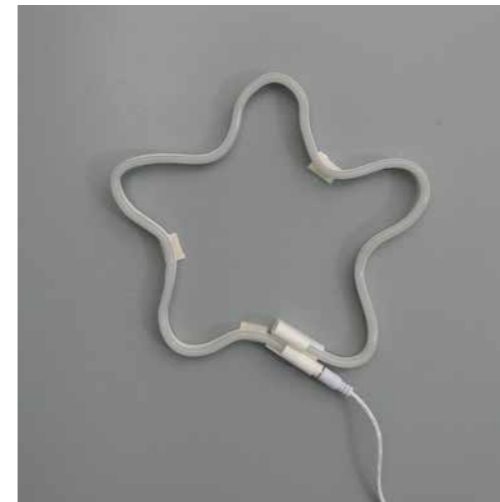

RGB Bar Lamp

RGB Bar Lamp

- Housing color: black or white
- Many color modes
- Speed control and Dimming
- Optional light response to sound
- Remote control
- On/Off Switch
- Length USB cable 1m
- Dimensions: 6,5 x 6,5 x 24,5 cm
- IP20 indoor use

Power Supply

Neon Light Diy

Make your own shape by bending the LED Strip

130.25.001 Led Neon DIY light

Shapeable LED neon light
Length LED 1m
Length USB power cable 1m
Available colours:
red/green/blue/pink/yellow/white
Incl. mounting brackets
Excl. 3x AA batteries